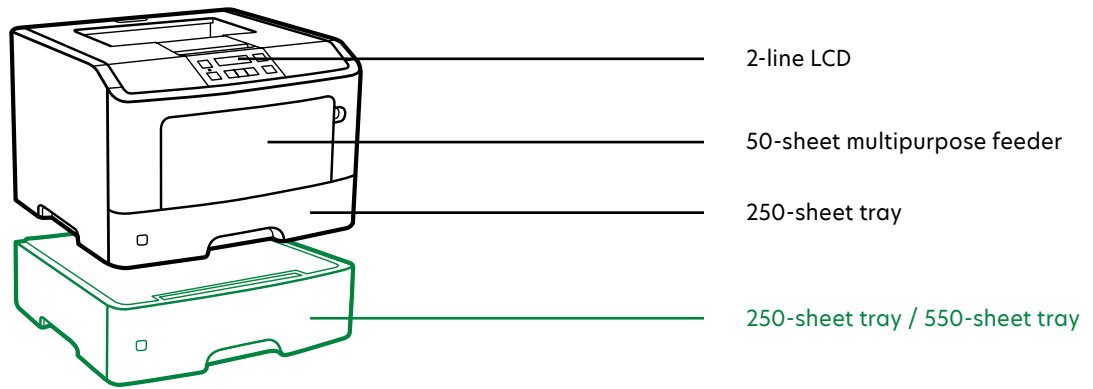

Lexmark MS317dn features

■ Standard
■ Optional

© 2017 Lexmark. All rights reserved.

Lexmark and the Lexmark logo are trademarks or registered trademarks of Lexmark International, Inc. in the United States and/or other countries. All other trademarks are the property of their respective owners. ENERGY STAR® is a U.S. registered mark.