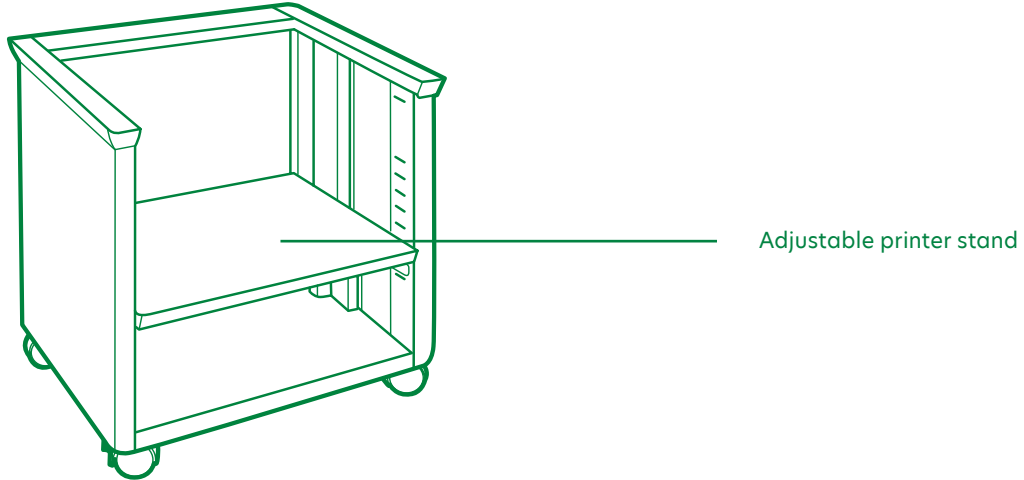

Lexmark MS317dn features

■ Standard
■ Optional

© 2017 Lexmark. All rights reserved.

Lexmark and the Lexmark logo are trademarks or registered trademarks of Lexmark International, Inc. in the United States and/or other countries. All other trademarks are the property of their respective owners. ENERGY STAR® is a US registered mark.