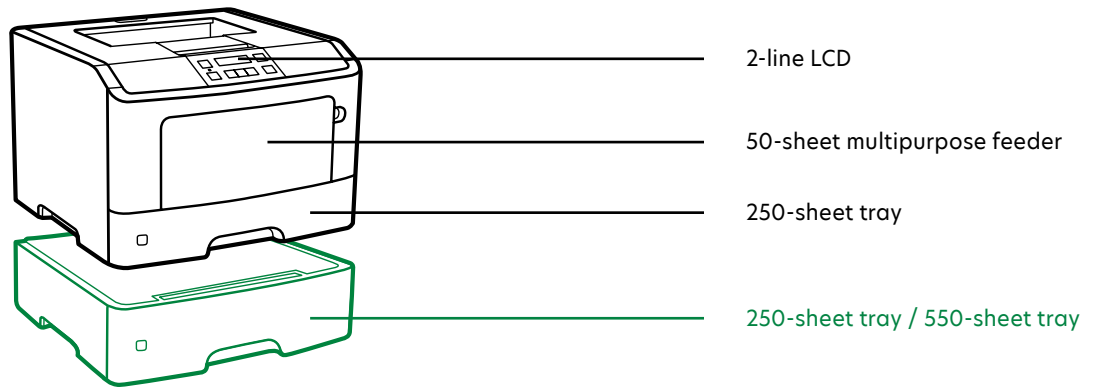

Lexmark MS317dn features

■ Standard
■ Optional

© 2017 Lexmark. All rights reserved.

Lexmark and the Lexmark logo are trademarks or registered trademarks of Lexmark International, Inc. in the United States and/or other countries. All other trademarks are the property of their respective owners. ENERGY STAR® is a US registered mark.